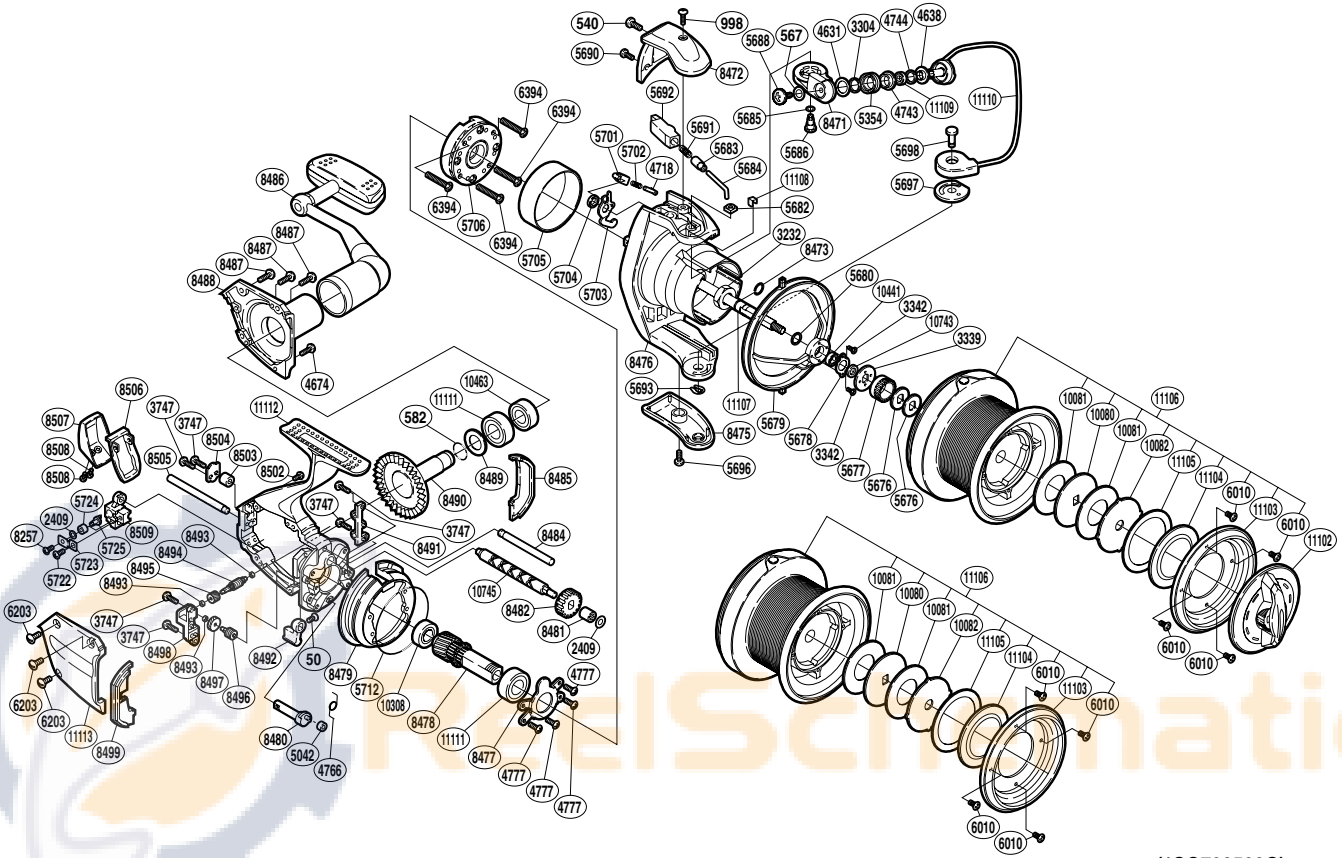

SHIMANO®

AERO TECHNIUM SA-RB

AR TECH-12000XTA

(1SG729500G)

Part No.	Description	Part No.	Description	Part No.	Description
RD 0050	Screw	RD 5697	Bail Hold Support Spacer	RD 8493	Worm Bushing B
RD 0540	Screw	RD 5698	Bail Hold Support Shaft	RD 8494	Idle Gear
RD 0567	Lock Washer	RD 5701	Lever Spring Guide B	RD 8495	Idle Gear
RD 0582	O Ring	RD 5702	Lever Spring	RD 8496	Pinion Worm Gear
RD 0998	Screw	RD 5703	Bail Trip Lever	RD 8497	Pinion Worm Gear
RD 2409	Spacer	RD 5704	Trip Lever Spacer	RD 8498	Worm Gear Side Guide
RD 3232	Rotor Nut	RD 5705	Roller Clutch Ring	RD 8499	Side Cover Flange B
RD 3304	Bearing Spacer	RD 5706	Roller Clutch Assembly	RD 8502	Oscillating Guide Screw
RD 3339	Spool Support B	RD 5712	O Ring	RD 8503	Worm Bushing (rear)
RD 3342	Screw	RD 5722	Screw	RD 8504	Worm Shaft Retainer
RD 3747	Screw	RD 5723	Oscillating Pawl Cover	RD 8505	Oscillating Guide
RD 4631	Spacer	RD 5724	Oscillating Slider Bushing	RD 8506	Rear Shield
RD 4638	Line Roller Washer	RD 5725	Oscillating Pawl	RD 8507	Rear Protector
RD 4674	Screw	RD 6010	Screw	RD 8508	Screw
RD 4718	Lever Spring Guide A	RD 6203	Screw	RD 8509	Oscillating Slider
RD 4743	Line Roller Bushing	RD 6394	Screw	RD10080	Key Washer
RD 4744	Roller Bearing Seal	RD 8257	Bail Arm	RD10081	Drag Washer
RD 4766	Anti-Reverse Cam Spring	RD 8471	Bail Spring Cover	RD10082	Eared Washer
RD 4777	Screw	RD 8472	Line Safety Guard Clip	RD10308	Ball Bearing
RD 5042	Anti-Reverse Cam Ring	RD 8473	Bail Hold Support Guard	RD10441	Ball Bearing
RD 5354	Line Roller	RD 8475	Rotor	RD10463	Ball Bearing
RD 5676	Spool Washer	RD 8476	Bearing Retainer	RD10743	Line Safety Guard Spacer
RD 5677	Spool Support A	RD 8477	Pinion Gear	RD10745	Worm Shaft
RD 5678	Bearing Retainer	RD 8478	Body Flange	RD11102	Drag Knob
RD 5679	Line Safety Guard	RD 8479	Anti-Reverse Cam	RD11103	Spool Ring Collar
RD 5680	Spacer	RD 8480	Worm Bushing (front)	RD11104	Seal Plate A
RD 5682	Bail Arm Nut	RD 8481	Idle Gear	RD11105	Seal Plate B
RD 5683	Spring Guide A Support	RD 8482	Oscillating Guide	RD11106	Spool Assembly
RD 5684	Bail Spring Guide A	RD 8484	Side Cover Flange A	RD11107	Main Shaft
RD 5685	Spacer	RD 8485	Handle Assembly	RD11108	Angle Controller
RD 5686	Bail Arm Shaft	RD 8486	Screw	RD11109	Ball Bearing
RD 5688	Line Roller Screw	RD 8487	Side Cover A	RD11110	Bail Assembly
RD 5690	Screw	RD 8488	Washer	RD11111	Ball Bearing
RD 5691	Bail Spring	RD 8489	Drive Gear	RD11112	Body
RD 5692	Bail Spring Guide B	RD 8490	Drive Gear Side Guide	RD11113	Side Cover B
RD 5693	U Lock	RD 8491	Anti-Reverse Lever		
RD 5696	Screw	RD 8492			